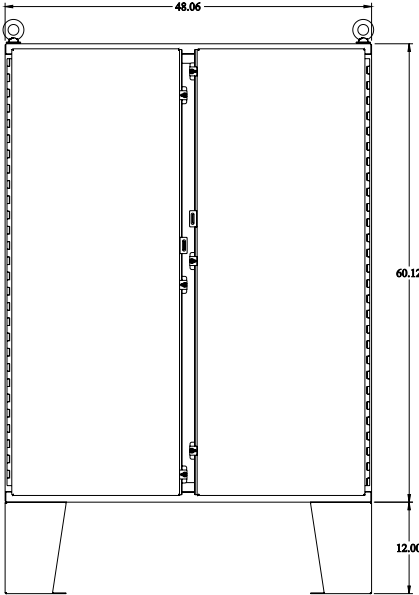

PART No. 1422N4B10F
 Data subject to change without notice
 Isometric drawing Not to Scale

Gross Automation (877) 268-3700 · www.hammondenclosuresales.com · sales@grossautomation.com

INNER PANEL

BACK VIEW

SIDE VIEW

TOP VIEW

FRONT VIEW

SIDE VIEW

BOTTOM VIEW

ISOMETRIC VIEW