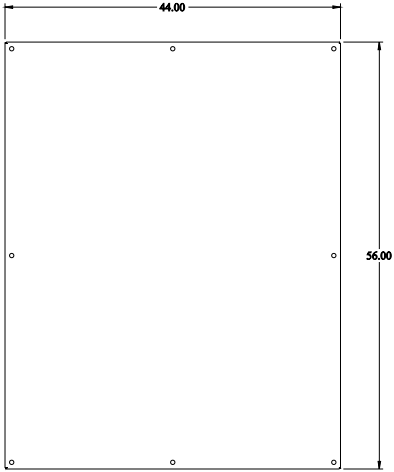

PART No. 1422N4B10F
 Data subject to change without notice
 Isometric drawing Not to Scale

Gross Automation (877) 268-3700 · www.hammondenclosuresales.com · sales@grossautomation.com

INNER PANEL

BACK VIEW

SIDE VIEW

TOP VIEW

FRONT VIEW

SIDE VIEW

BOTTOM VIEW

ISOMETRIC VIEW