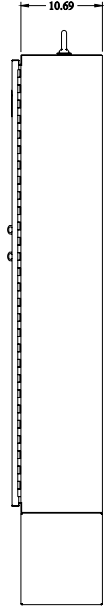

PART No. 1422N4B10F
 Data subject to change without notice
 Isometric drawing Not to Scale

Gross Automation (877) 268-3700 · www.hammondenclosuresales.com · sales@grossautomation.com

INNER PANEL

BACK VIEW

SIDE VIEW

TOP VIEW

FRONT VIEW

SIDE VIEW

BOTTOM VIEW

ISOMETRIC VIEW