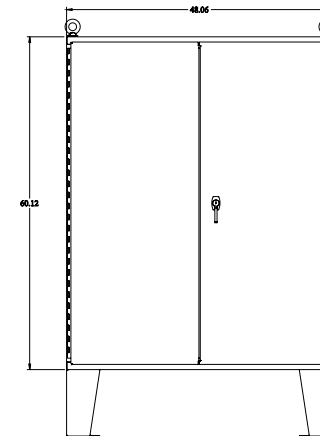

PART No. 1422B8F

Data subject to change without notice

Isometric drawing Not to Scale

Gross Automation (877) 268-3700 · www.hammondenclosuresales.com · sales@grossautomation.com

ISOMETRIC VIEW

TOP VIEW

INNER PANEL

BACK SIDE VIEW

LEFT SIDE VIEW

FRONT VIEW

RIGHT SIDE VIEW

BOTTOM VIEW