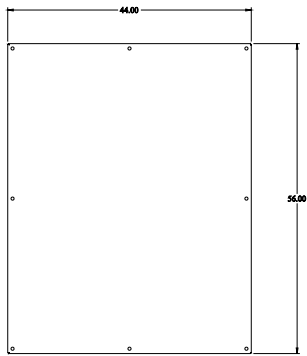

PART No. 1422B8F

Data subject to change without notice

Isometric drawing Not to Scale

Gross Automation (877) 268-3700 · www.hammondenclosuresales.com · sales@grossautomation.com

ISOMETRIC VIEW

TOP VIEW

INNER PANEL

BACK SIDE VIEW

LEFT SIDE VIEW

FRONT VIEW

RIGHT SIDE VIEW

BOTTOM VIEW