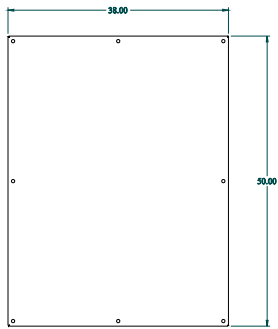

PART No. 1422A8

for more information visit
www.hammfg.com

Data subject to change without notice

Isometric drawing Not to Scale

ISOMETRIC VIEW

TOP VIEW

INNER PANEL

BACK SIDE VIEW

LEFT SIDE VIEW

FRONT VIEW

RIGHT SIDE VIEW

BOTTOM VIEW