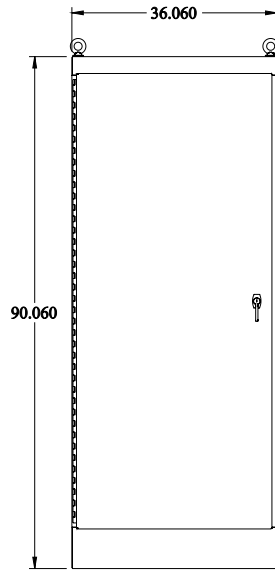

Gross Automation (877) 268-3700 · www.hammondenclosuresales.com · sales@grossautomation.com

 **PART No. 1418YY36**
Data subject to change without notice
Isometric drawing Not to Scale

BACK VIEW

LEFT SIDE VIEW

FRONT VIEW

RIGHT SIDE VIEW

BOTTOM VIEW