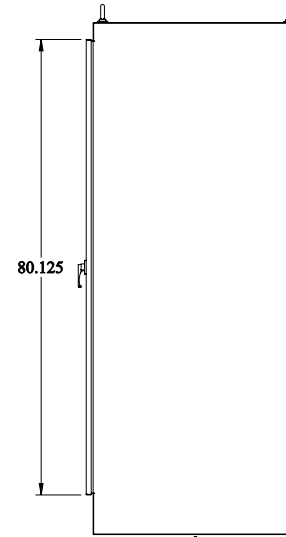

Gross Automation (877) 268-3700 · www.hammondenclosuresales.com · sales@grossautomation.com

 **PART No. 1418YY36**
Data subject to change without notice
Isometric drawing Not to Scale

BACK VIEW

LEFT SIDE VIEW

FRONT VIEW

RIGHT SIDE VIEW

BOTTOM VIEW