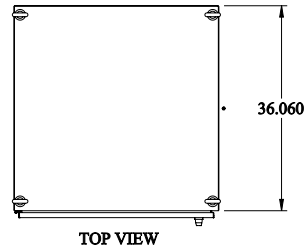

Gross Automation (877) 268-3700 · www.hammondenclosuresales.com · sales@grossautomation.com

 **PART No. 1418YY36**
Data subject to change without notice
Isometric drawing Not to Scale

BACK VIEW

LEFT SIDE VIEW

FRONT VIEW

RIGHT SIDE VIEW

BOTTOM VIEW