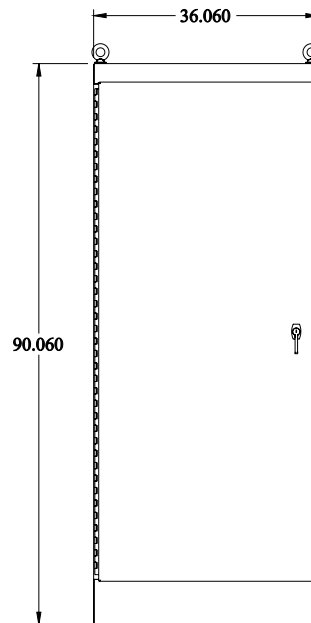

Gross Automation (877) 268-3700 · www.hammondenclosuresales.com · sales@grossautomation.com

**PART No. 1418YY24**  
Data subject to change without notice  
Isometric drawing Not to Scale

TOP VIEW

ISOMETRIC VIEW

BACK VIEW

LEFT SIDE VIEW

FRONT VIEW

RIGHT SIDE VIEW

BOTTOM VIEW