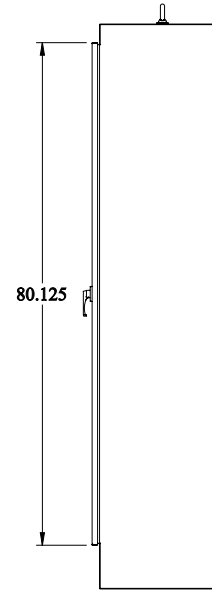

Gross Automation (877) 268-3700 · www.hammondenclosuresales.com · sales@grossautomation.com

 **PART No. 1418YY20**  
Data subject to change without notice  
Isometric drawing Not to Scale

TOP VIEW

ISOMETRIC VIEW

BACK VIEW

LEFT SIDE VIEW

FRONT VIEW

RIGHT SIDE VIEW

BOTTOM VIEW