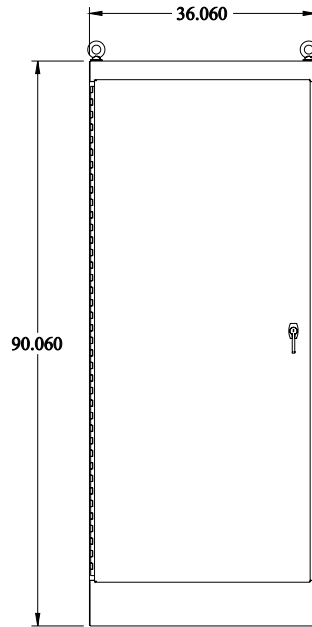

Gross Automation (877) 268-3700 · www.hammondenclosuresales.com · sales@grossautomation.com

 **PART No. 1418YY20**  
Data subject to change without notice  
Isometric drawing Not to Scale

TOP VIEW

ISOMETRIC VIEW

BACK VIEW

LEFT SIDE VIEW

FRONT VIEW

RIGHT SIDE VIEW

BOTTOM VIEW