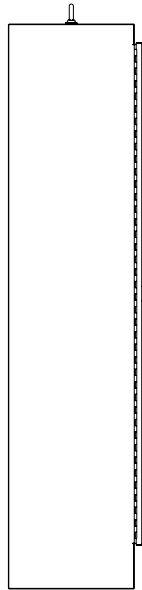

Gross Automation (877) 268-3700 · www.hammondenclosuresales.com · sales@grossautomation.com

 **PART No. 1418YY20**  
Data subject to change without notice  
Isometric drawing Not to Scale

TOP VIEW

ISOMETRIC VIEW

BACK VIEW

LEFT SIDE VIEW

FRONT VIEW

RIGHT SIDE VIEW

BOTTOM VIEW