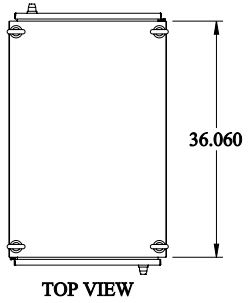

PART No. 1418WD36

Data subject to change without notice
 Is e l a i g t c l e

Gross Automation (877) 268-3700 · www.hammondenclosuresales.com · sales@grossautomation.com