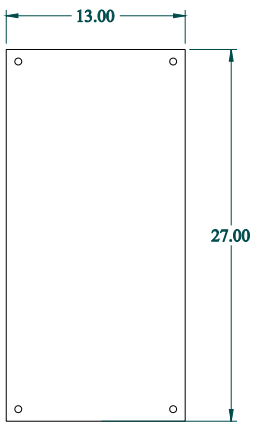

**PART No. 1418KG8**

for more information visit  
[www.hammfg.com](http://www.hammfg.com)

Data subject to change without notice

Isometric drawing Not to Scale

**ISOMETRIC VIEW**

**TOP VIEW**

**INNER PANEL**

**BACK VIEW**

**SIDE VIEW**

**FRONT VIEW**

**SIDE VIEW**

**BOTTOM VIEW**