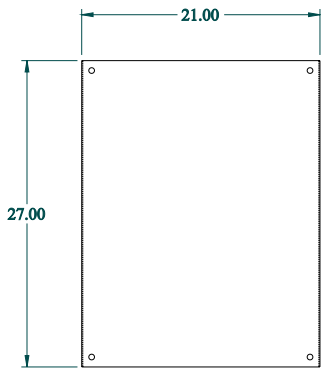

PART No. 1418JK9

for more information visit
www.hammfg.com
Data subject to change without notice
Isometric drawing Not to Scale

ISOMETRIC VIEW

TOP VIEW

INNER PANEL

BACK VIEW

LEFT SIDE VIEW

FRONT VIEW

RIGHT SIDE VIEW

BOTTOM VIEW