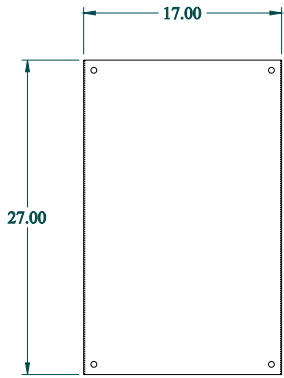

**PART No. 1418JF9**

for more information visit  
[www.hammfg.com](http://www.hammfg.com)

Data subject to change without notice

Isometric drawing Not to Scale

ISOMETRIC VIEW

TOP VIEW

INNER PANEL

BACK VIEW

LEFT SIDE VIEW

FRONT VIEW

RIGHT SIDE VIEW

BOTTOM VIEW