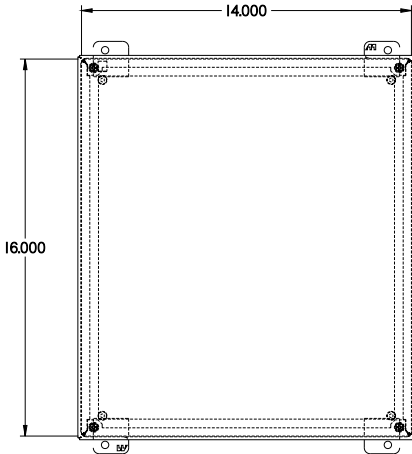

PART No. 1414SCO6

Data subject to change without notice

Gross Automation (877) 268-3700 · www.hammondenclosuresales.com · sales@grossautomation.com

TOP VIEW

ISOMETRIC VIEW

BACK VIEW

LEFT SIDE VIEW

FRONT VIEW

RIGHT SIDE VIEW

INNER PANEL

BOTTOM VIEW