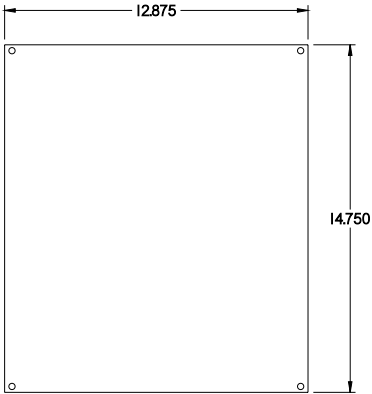

PART No. 1414SCO6

Data subject to change without notice

Gross Automation (877) 268-3700 · www.hammondenclosuresales.com · sales@grossautomation.com

TOP VIEW

ISOMETRIC VIEW

BACK VIEW

LEFT SIDE VIEW

FRONT VIEW

RIGHT SIDE VIEW

INNER PANEL

BOTTOM VIEW