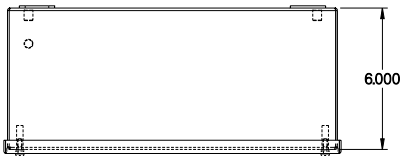

PART No. 1414SCO6

Data subject to change without notice

Gross Automation (877) 268-3700 · www.hammondenclosuresales.com · sales@grossautomation.com

TOP VIEW

ISOMETRIC VIEW

BACK VIEW

LEFT SIDE VIEW

FRONT VIEW

RIGHT SIDE VIEW

INNER PANEL

BOTTOM VIEW