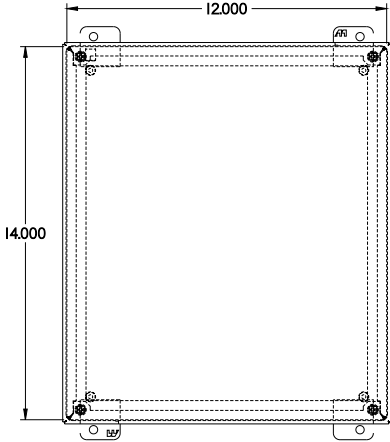

PART No. 1414SCM8

Data subject to change without notice

Gross Automation (877) 268-3700 · www.hammondenclosuresales.com · sales@grossautomation.com

TOP VIEW

ISOMETRIC VIEW

BACK VIEW

LEFT SIDE VIEW

FRONT VIEW

RIGHT SIDE VIEW

INNER PANEL

BOTTOM VIEW