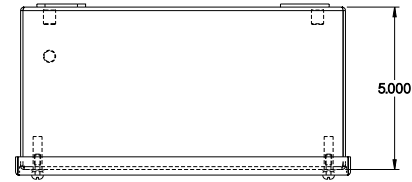

PART No. 1414SCK

Data subject to change without notice

TOP VIEW

ISOMETRIC VIEW

Gross Automation (877) 268-3700 · www.hammondenclosuresales.com · sales@grossautomation.com

BACK VIEW

LEFT SIDE VIEW

FRONT VIEW

RIGHT SIDE VIEW

INNER PANEL

BOTTOM VIEW