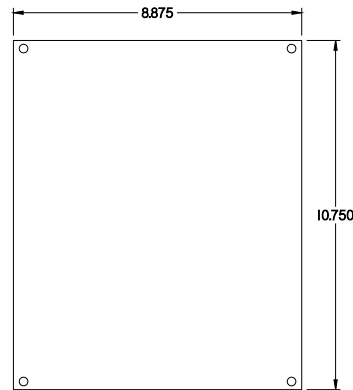

PART No. 1414SCK

Data subject to change without notice

TOP VIEW

ISOMETRIC VIEW

Gross Automation (877) 268-3700 · www.hammondenclosuresales.com · sales@grossautomation.com

BACK VIEW

LEFT SIDE VIEW

FRONT VIEW

RIGHT SIDE VIEW

INNER PANEL

BOTTOM VIEW