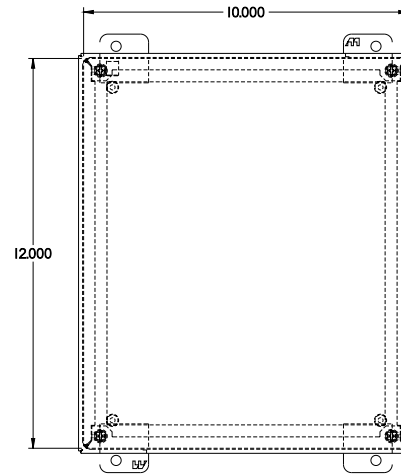

PART No. 1414SCK

Data subject to change without notice

TOP VIEW

ISOMETRIC VIEW

Gross Automation (877) 268-3700 · www.hammondenclosuresales.com · sales@grossautomation.com

BACK VIEW

LEFT SIDE VIEW

FRONT VIEW

RIGHT SIDE VIEW

INNER PANEL

BOTTOM VIEW