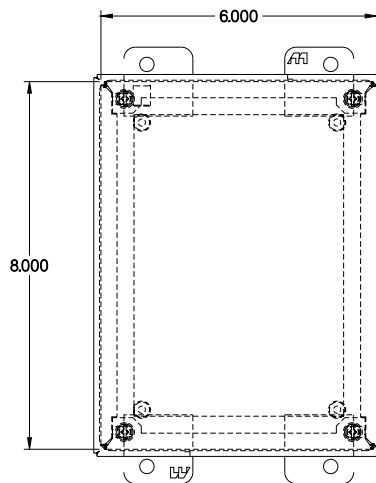

PART No. 1414SCG

Data subject to change without notice

TOP VIEW

ISOMETRIC VIEW

Gross Automation (877) 268-3700 · [www.hammondenclosuresales.com](http://www.hammondenclosuresales.com) · [sales@grossautomation.com](mailto:sales@grossautomation.com)

BACK VIEW

LEFT SIDE VIEW

FRONT VIEW

RIGHT SIDE VIEW

INNER PANEL

BOTTOM VIEW