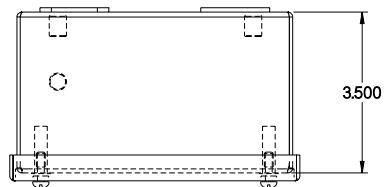

PART No. 1414SCG

Data subject to change without notice

TOP VIEW

ISOMETRIC VIEW

Gross Automation (877) 268-3700 · [www.hammondenclosuresales.com](http://www.hammondenclosuresales.com) · [sales@grossautomation.com](mailto:sales@grossautomation.com)

BACK VIEW

LEFT SIDE VIEW

FRONT VIEW

RIGHT SIDE VIEW

INNER PANEL

BOTTOM VIEW