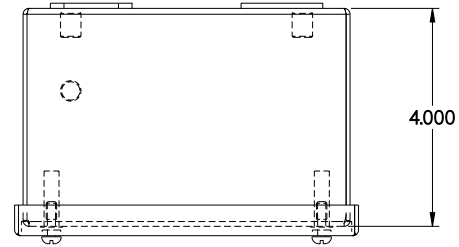

PART No. 1414SCE

Data subject to change without notice

Gross Automation (877) 268-3700 · www.hammondenclosuresales.com · sales@grossautomation.com

TOP VIEW

ISOMETRIC VIEW

BACK VIEW

LEFT SIDE VIEW

FRONT VIEW

RIGHT SIDE VIEW

INNER PANEL

BOTTOM VIEW