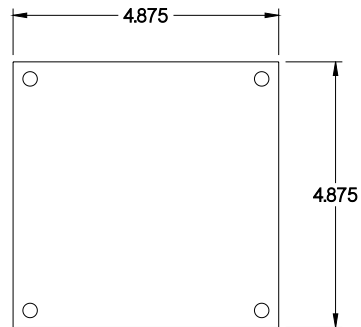

PART No. 1414SCE

Data subject to change without notice

Gross Automation (877) 268-3700 · www.hammondenclosuresales.com · sales@grossautomation.com

TOP VIEW

ISOMETRIC VIEW

BACK VIEW

LEFT SIDE VIEW

FRONT VIEW

RIGHT SIDE VIEW

INNER PANEL

BOTTOM VIEW