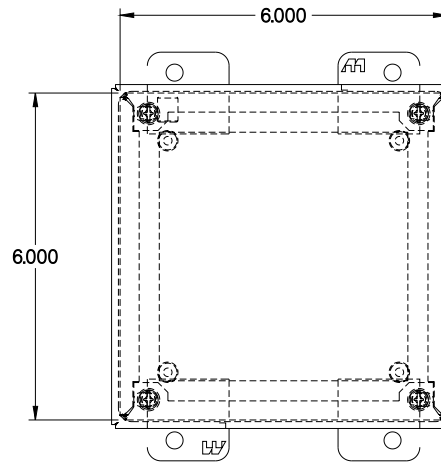

PART No. 1414SCE

Data subject to change without notice

Gross Automation (877) 268-3700 · www.hammondenclosuresales.com · sales@grossautomation.com

TOP VIEW

ISOMETRIC VIEW

BACK VIEW

LEFT SIDE VIEW

FRONT VIEW

RIGHT SIDE VIEW

INNER PANEL

BOTTOM VIEW