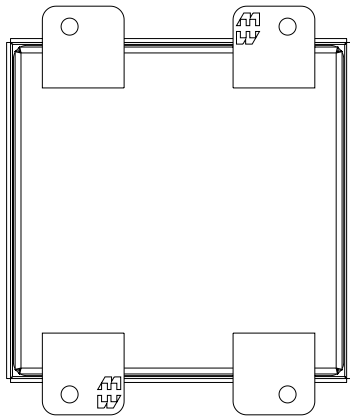

PART No. 1414SCE

Data subject to change without notice

Gross Automation (877) 268-3700 · www.hammondenclosuresales.com · sales@grossautomation.com

TOP VIEW

ISOMETRIC VIEW

BACK VIEW

LEFT SIDE VIEW

FRONT VIEW

RIGHT SIDE VIEW

INNER PANEL

BOTTOM VIEW