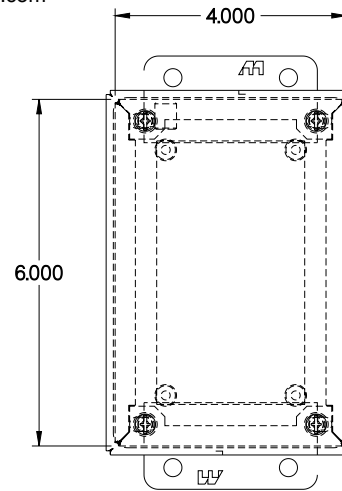

PART No. 1414SCC

Data subject to change without notice

Gross Automation (877) 268-3700 · www.hammondenclosuresales.com · sales@grossautomation.com

TOP VIEW

ISOMETRIC VIEW

BACK VIEW

LEFT SIDE VIEW

FRONT VIEW

RIGHT SIDE VIEW

INNER PANEL

BOTTOM VIEW