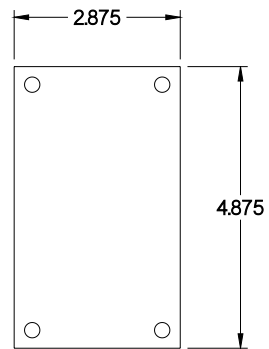

PART No. 1414SCC

Data subject to change without notice

Gross Automation (877) 268-3700 · www.hammondenclosuresales.com · sales@grossautomation.com

TOP VIEW

ISOMETRIC VIEW

BACK VIEW

LEFT SIDE VIEW

FRONT VIEW

RIGHT SIDE VIEW

INNER PANEL

BOTTOM VIEW