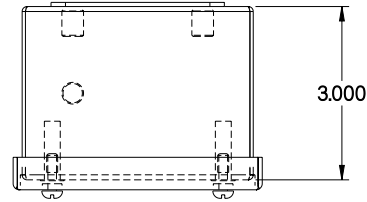

PART No. 1414SCC

Data subject to change without notice

Gross Automation (877) 268-3700 · www.hammondenclosuresales.com · sales@grossautomation.com

TOP VIEW

ISOMETRIC VIEW

BACK VIEW

LEFT SIDE VIEW

FRONT VIEW

RIGHT SIDE VIEW

INNER PANEL

BOTTOM VIEW