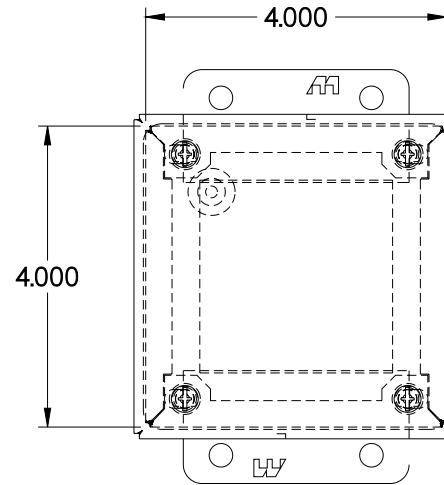

PART No. 1414SCA

Data subject to change without notice

Gross Automation (877) 268-3700 · www.hammondenclosuresales.com · sales@grossautomation.com

TOP VIEW

ISOMETRIC VIEW

BACK VIEW

LEFT SIDE VIEW

FRONT VIEW

RIGHT SIDE VIEW

BOTTOM VIEW