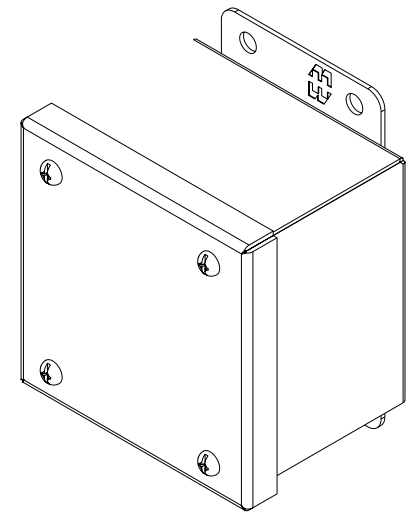

PART No. 1414SCA

Data subject to change without notice

Gross Automation (877) 268-3700 · www.hammondenclosuresales.com · sales@grossautomation.com

TOP VIEW

ISOMETRIC VIEW

BACK VIEW

LEFT SIDE VIEW

FRONT VIEW

RIGHT SIDE VIEW

BOTTOM VIEW