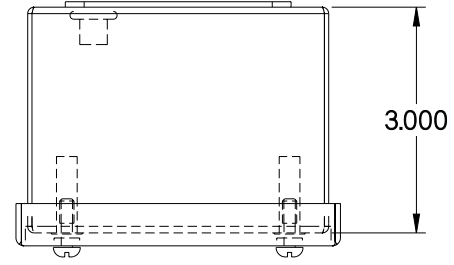

PART No. 1414SCA

Data subject to change without notice

Gross Automation (877) 268-3700 · www.hammondenclosuresales.com · sales@grossautomation.com

TOP VIEW

ISOMETRIC VIEW

BACK VIEW

LEFT SIDE VIEW

FRONT VIEW

RIGHT SIDE VIEW

BOTTOM VIEW