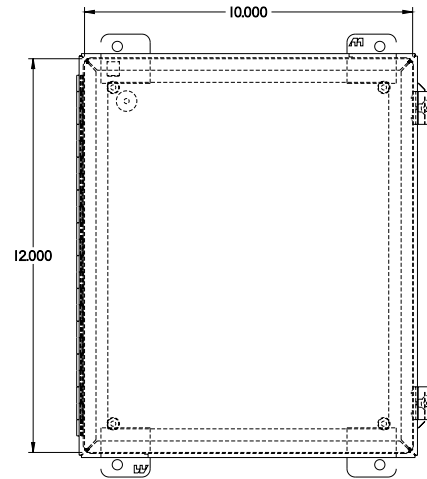

PART No. 1414PHKLP

Data subject to change without notice

Gross Automation (877) 268-3700 · www.hammondenclosuresales.com · sales@grossautomation.com

TOP VIEW

ISOMETRIC VIEW

BACK VIEW

LEFT SIDE VIEW

FRONT VIEW

RIGHT SIDE VIEW

BOTTOM VIEW