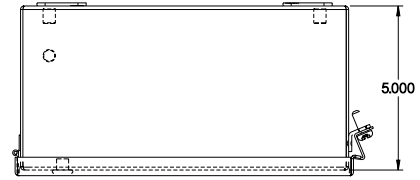

PART No. 1414PHKLP

Data subject to change without notice

Gross Automation (877) 268-3700 · www.hammondenclosuresales.com · sales@grossautomation.com

TOP VIEW

ISOMETRIC VIEW

BACK VIEW

LEFT SIDE VIEW

FRONT VIEW

RIGHT SIDE VIEW

BOTTOM VIEW