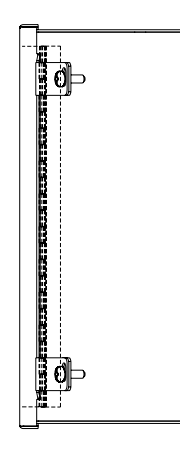

PART No. 1414PHKLP

Data subject to change without notice

Gross Automation (877) 268-3700 · www.hammondenclosuresales.com · sales@grossautomation.com

TOP VIEW

ISOMETRIC VIEW

BACK VIEW

LEFT SIDE VIEW

FRONT VIEW

RIGHT SIDE VIEW

BOTTOM VIEW