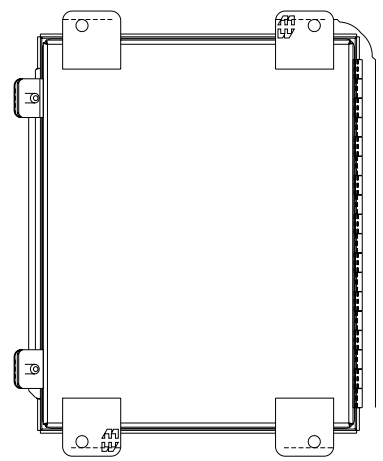

 **PART No. 1414PHILP**  
Data subject to change without notice

Gross Automation (877) 268-3700 · [www.hammondenclosuresales.com](http://www.hammondenclosuresales.com) · [sales@grossautomation.com](mailto:sales@grossautomation.com)

TOP VIEW

ISOMETRIC VIEW

BACK VIEW

LEFT SIDE VIEW

FRONT VIEW

RIGHT SIDE VIEW

BOTTOM VIEW