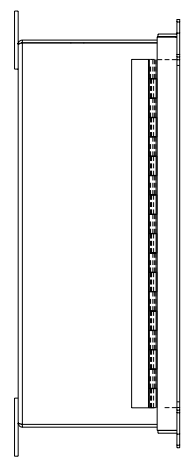

 **PART No. 1414PHILP**  
Data subject to change without notice

Gross Automation (877) 268-3700 · [www.hammondenclosuresales.com](http://www.hammondenclosuresales.com) · [sales@grossautomation.com](mailto:sales@grossautomation.com)

TOP VIEW

ISOMETRIC VIEW

BACK VIEW

LEFT SIDE VIEW

FRONT VIEW

RIGHT SIDE VIEW

BOTTOM VIEW