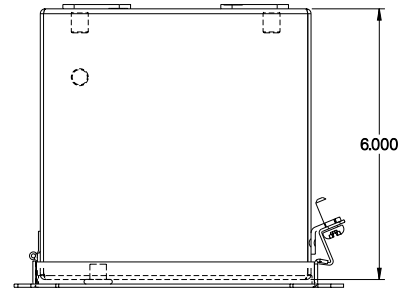

PART No. 1414PHG6

Data subject to change without notice

TOP VIEW

ISOMETRIC VIEW

Gross Automation (877) 268-3700 · www.hammondenclosuresales.com · sales@grossautomation.com

BACK VIEW

LEFT SIDE VIEW

FRONT VIEW

RIGHT SIDE VIEW

INNER PANEL

BOTTOM VIEW