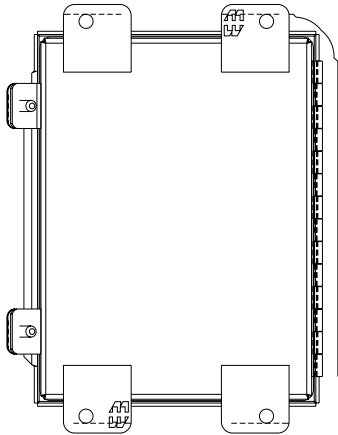

PART No. 1414PHG6

Data subject to change without notice

TOP VIEW

ISOMETRIC VIEW

Gross Automation (877) 268-3700 · www.hammondenclosuresales.com · sales@grossautomation.com

BACK VIEW

LEFT SIDE VIEW

FRONT VIEW

RIGHT SIDE VIEW

INNER PANEL

BOTTOM VIEW