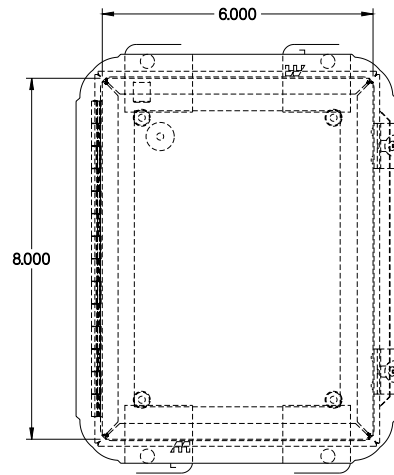

PART No. 1414PHG6

Data subject to change without notice

TOP VIEW

ISOMETRIC VIEW

Gross Automation (877) 268-3700 · www.hammondenclosuresales.com · sales@grossautomation.com

BACK VIEW

LEFT SIDE VIEW

FRONT VIEW

RIGHT SIDE VIEW

INNER PANEL

BOTTOM VIEW