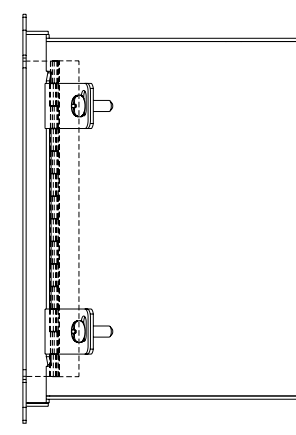

PART No. 1414PHG6

Data subject to change without notice

TOP VIEW

ISOMETRIC VIEW

Gross Automation (877) 268-3700 · www.hammondenclosuresales.com · sales@grossautomation.com

BACK VIEW

LEFT SIDE VIEW

FRONT VIEW

RIGHT SIDE VIEW

INNER PANEL

BOTTOM VIEW