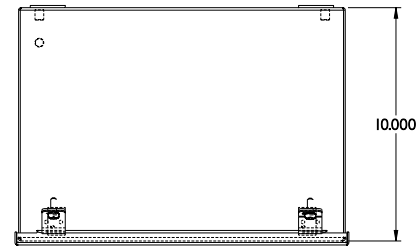

PART No. 1414O10

Data subject to change without notice

TOP VIEW

ISOMETRIC VIEW

Gross Automation (877) 268-3700 · www.hammondenclosuresales.com · sales@grossautomation.com

BACK VIEW

LEFT SIDE VIEW

FRONT VIEW

RIGHT SIDE VIEW

INNER PANEL

BOTTOM VIEW