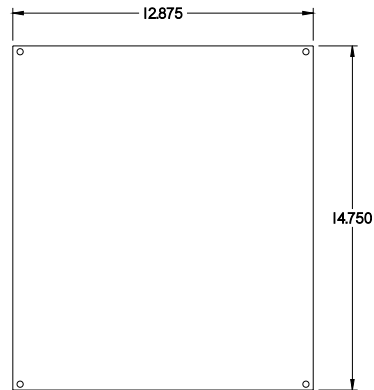

PART No. 1414O10

Data subject to change without notice

TOP VIEW

ISOMETRIC VIEW

Gross Automation (877) 268-3700 · www.hammondenclosuresales.com · sales@grossautomation.com

BACK VIEW

LEFT SIDE VIEW

FRONT VIEW

RIGHT SIDE VIEW

INNER PANEL

BOTTOM VIEW