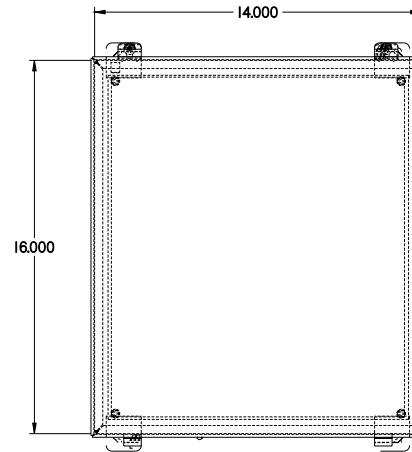

PART No. 1414O10

Data subject to change without notice

TOP VIEW

ISOMETRIC VIEW

Gross Automation (877) 268-3700 · www.hammondenclosuresales.com · sales@grossautomation.com

BACK VIEW

LEFT SIDE VIEW

FRONT VIEW

RIGHT SIDE VIEW

INNER PANEL

BOTTOM VIEW