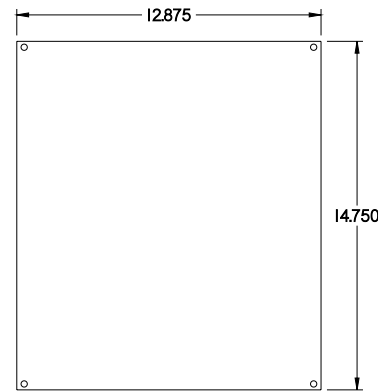

PART No. 1414N4PHO6

Data subject to change without notice

TOP VIEW

ISOMETRIC VIEW

Gross Automation (877) 268-3700 · www.hammondenclosuresales.com · sales@grossautomation.com

BACK VIEW

LEFT SIDE VIEW

FRONT VIEW

RIGHT SIDE VIEW

INNER PANEL

BOTTOM VIEW