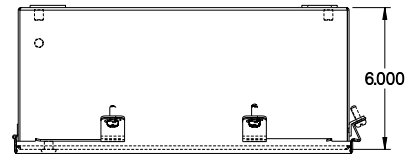

PART No. 1414N4PHO6

Data subject to change without notice

TOP VIEW

ISOMETRIC VIEW

Gross Automation (877) 268-3700 · www.hammondenclosuresales.com · sales@grossautomation.com

BACK VIEW

LEFT SIDE VIEW

FRONT VIEW

RIGHT SIDE VIEW

INNER PANEL

BOTTOM VIEW