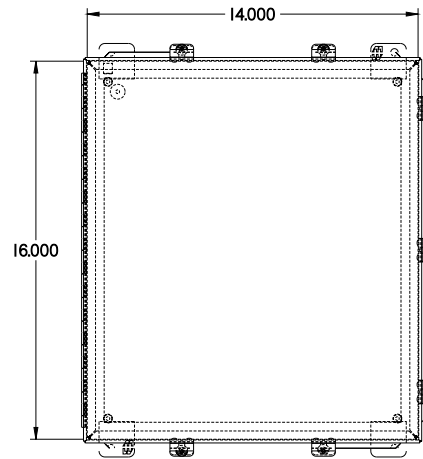

PART No. 1414N4PHO6

Data subject to change without notice

TOP VIEW

ISOMETRIC VIEW

Gross Automation (877) 268-3700 · www.hammondenclosuresales.com · sales@grossautomation.com

BACK VIEW

LEFT SIDE VIEW

FRONT VIEW

RIGHT SIDE VIEW

INNER PANEL

BOTTOM VIEW