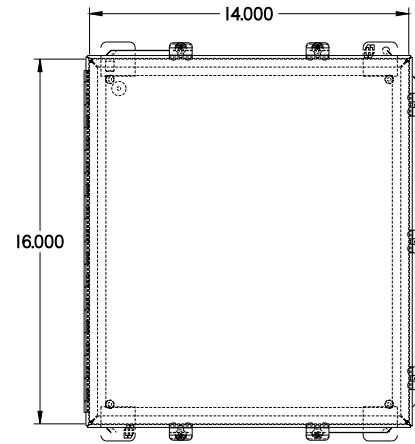

PART No. 1414N4PHO10LP

for more information visit
www.hammfg.com

Data subject to change without notice

TOP VIEW

ISOMETRIC VIEW

BACK VIEW

LEFT SIDE VIEW

FRONT VIEW

RIGHT SIDE VIEW

BOTTOM VIEW