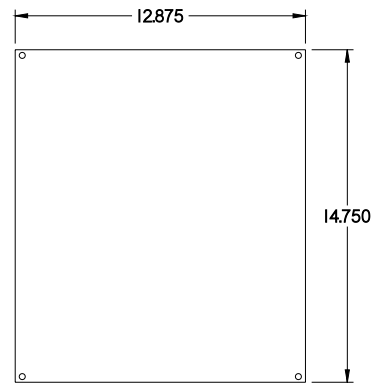

PART No. 1414N4PHO10

for more information visit
www.hammfg.com

Data subject to change without notice

TOP VIEW

ISOMETRIC VIEW

BACK VIEW

LEFT SIDE VIEW

FRONT VIEW

RIGHT SIDE VIEW

INNER PANEL

BOTTOM VIEW