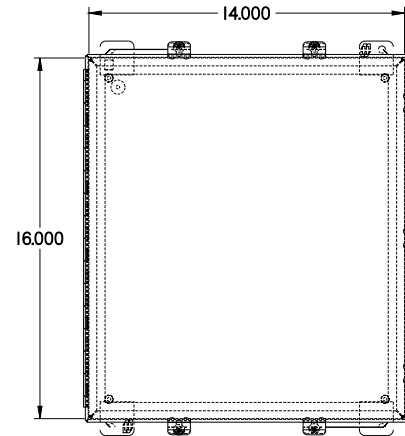

PART No. 1414N4PHO10

for more information visit
www.hammfg.com

Data subject to change without notice

TOP VIEW

ISOMETRIC VIEW

BACK VIEW

LEFT SIDE VIEW

FRONT VIEW

RIGHT SIDE VIEW

INNER PANEL

BOTTOM VIEW