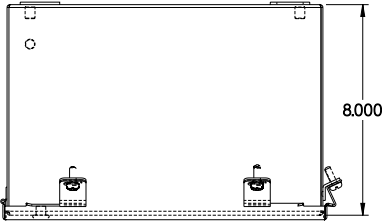

**PART No. 1414N4PHM8LP**  
Data subject to change without notice

Gross Automation (877) 268-3700 · [www.hammondenclosuresales.com](http://www.hammondenclosuresales.com) · [sales@grossautomation.com](mailto:sales@grossautomation.com)

TOP VIEW

ISOMETRIC VIEW

BACK VIEW

LEFT SIDE VIEW

FRONT VIEW

RIGHT SIDE VIEW

BOTTOM VIEW