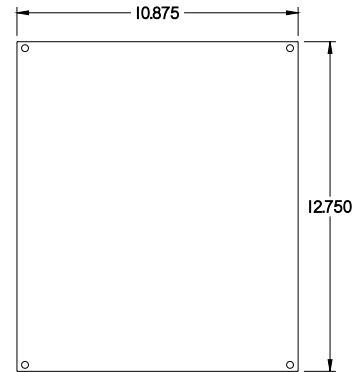

PART No. 1414N4PHM8

Data subject to change without notice

TOP VIEW

ISOMETRIC VIEW

Gross Automation (877) 268-3700 · [www.hammondenclosuresales.com](http://www.hammondenclosuresales.com) · [sales@grossautomation.com](mailto:sales@grossautomation.com)

BACK VIEW

LEFT SIDE VIEW

FRONT VIEW

RIGHT SIDE VIEW

INNER PANEL

BOTTOM VIEW