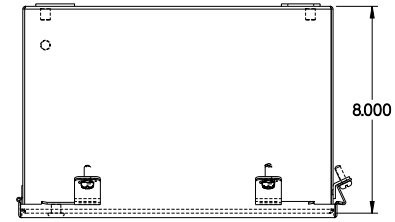

PART No. 1414N4PHM8

Data subject to change without notice

TOP VIEW

ISOMETRIC VIEW

Gross Automation (877) 268-3700 · [www.hammondenclosuresales.com](http://www.hammondenclosuresales.com) · [sales@grossautomation.com](mailto:sales@grossautomation.com)

BACK VIEW

LEFT SIDE VIEW

FRONT VIEW

RIGHT SIDE VIEW

INNER PANEL

BOTTOM VIEW