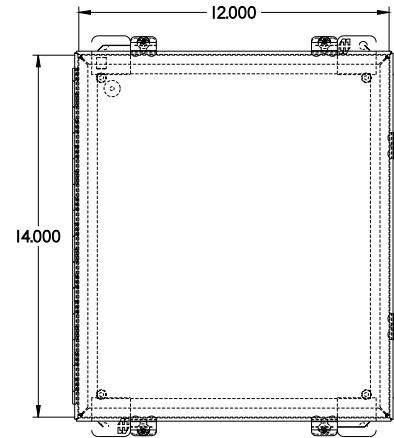

PART No. 1414N4PHM8

Data subject to change without notice

TOP VIEW

ISOMETRIC VIEW

Gross Automation (877) 268-3700 · [www.hammondenclosuresales.com](http://www.hammondenclosuresales.com) · [sales@grossautomation.com](mailto:sales@grossautomation.com)

BACK VIEW

LEFT SIDE VIEW

FRONT VIEW

RIGHT SIDE VIEW

INNER PANEL

BOTTOM VIEW