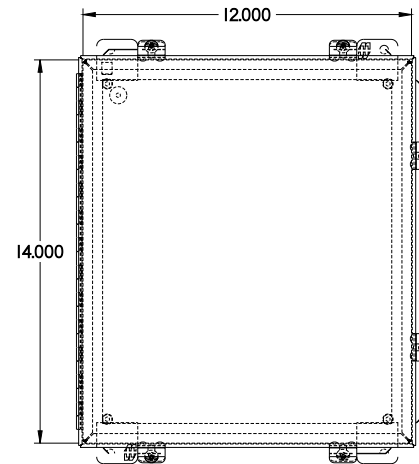

PART No. 1414N4PHM6LP

Data subject to change without notice

TOP VIEW

ISOMETRIC VIEW

Gross Automation (877) 268-3700 · www.hammondenclosuresales.com · sales@grossautomation.com

BACK VIEW

LEFT SIDE VIEW

FRONT VIEW

RIGHT SIDE VIEW

BOTTOM VIEW