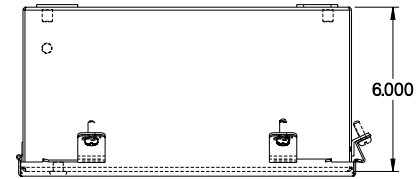

PART No. 1414N4PHM6LP

Data subject to change without notice

TOP VIEW

ISOMETRIC VIEW

Gross Automation (877) 268-3700 · www.hammondenclosuresales.com · sales@grossautomation.com

BACK VIEW

LEFT SIDE VIEW

FRONT VIEW

RIGHT SIDE VIEW

BOTTOM VIEW