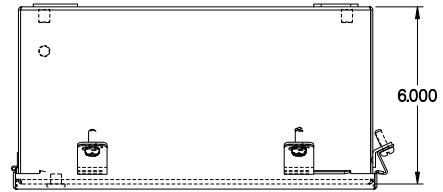

PART No. 1414N4PHL6LP

Data subject to change without notice

Gross Automation (877) 268-3700 · www.hammondenclosuresales.com · sales@grossautomation.com

TOP VIEW

ISOMETRIC VIEW

BACK VIEW

LEFT SIDE VIEW

FRONT VIEW

RIGHT SIDE VIEW

BOTTOM VIEW