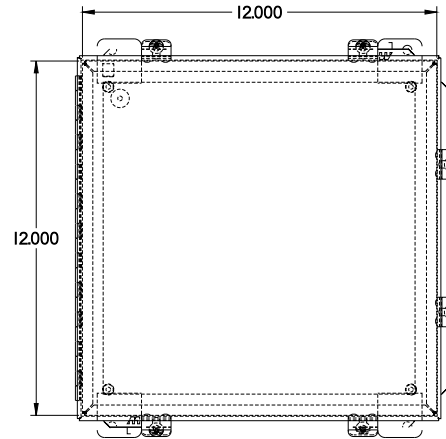

PART No. 1414N4PHL6LP

Data subject to change without notice

Gross Automation (877) 268-3700 · www.hammondenclosuresales.com · sales@grossautomation.com

TOP VIEW

ISOMETRIC VIEW

BACK VIEW

LEFT SIDE VIEW

FRONT VIEW

RIGHT SIDE VIEW

BOTTOM VIEW