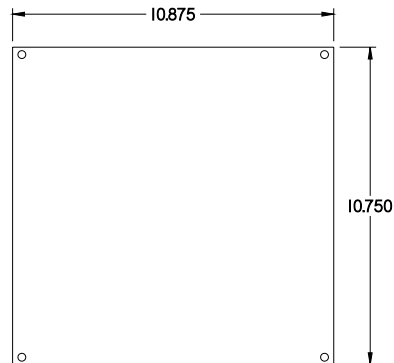

PART No. 1414N4PHL6

Data subject to change without notice

Gross Automation (877) 268-3700 · www.hammondenclosuresales.com · sales@grossautomation.com

TOP VIEW

ISOMETRIC VIEW

BACK VIEW

LEFT SIDE VIEW

FRONT VIEW

RIGHT SIDE VIEW

INNER PANEL

BOTTOM VIEW