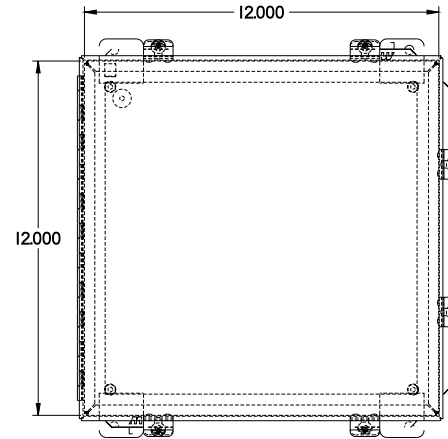

PART No. 1414N4PHL6

Data subject to change without notice

Gross Automation (877) 268-3700 · www.hammondenclosuresales.com · sales@grossautomation.com

TOP VIEW

ISOMETRIC VIEW

BACK VIEW

LEFT SIDE VIEW

FRONT VIEW

RIGHT SIDE VIEW

INNER PANEL

BOTTOM VIEW