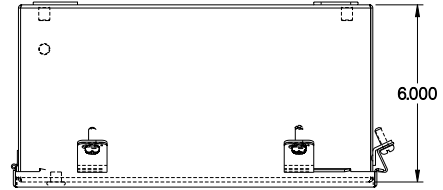

PART No. 1414N4PHL6

Data subject to change without notice

Gross Automation (877) 268-3700 · www.hammondenclosuresales.com · sales@grossautomation.com

TOP VIEW

ISOMETRIC VIEW

BACK VIEW

LEFT SIDE VIEW

FRONT VIEW

RIGHT SIDE VIEW

INNER PANEL

BOTTOM VIEW