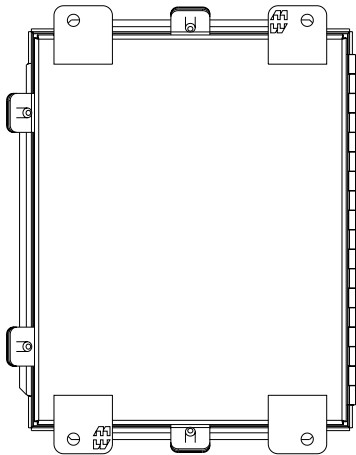

 **PART No. 1414N4PHILP**  
Data subject to change without notice

Gross Automation (877) 268-3700 · [www.hammondenclosuresales.com](http://www.hammondenclosuresales.com) · [sales@grossautomation.com](mailto:sales@grossautomation.com)

TOP VIEW

ISOMETRIC VIEW

BACK VIEW

LEFT SIDE VIEW

FRONT VIEW

RIGHT SIDE VIEW

BOTTOM VIEW