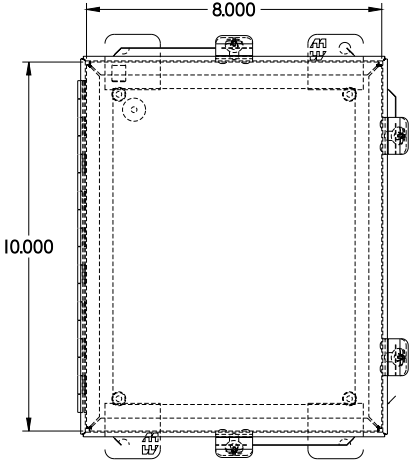

**PART No. 1414N4PHI6LP**

Data subject to change without notice

Gross Automation (877) 268-3700 · www.hammondenclosuresales.com · sales@grossautomation.com

TOP VIEW

ISOMETRIC VIEW

BACK VIEW

LEFT SIDE VIEW

FRONT VIEW

RIGHT SIDE VIEW

BOTTOM VIEW