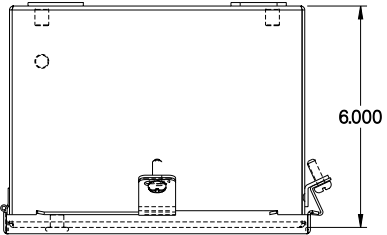

**PART No. 1414N4PHI6LP**

Data subject to change without notice

Gross Automation (877) 268-3700 · www.hammondenclosuresales.com · sales@grossautomation.com

TOP VIEW

ISOMETRIC VIEW

BACK VIEW

LEFT SIDE VIEW

FRONT VIEW

RIGHT SIDE VIEW

BOTTOM VIEW