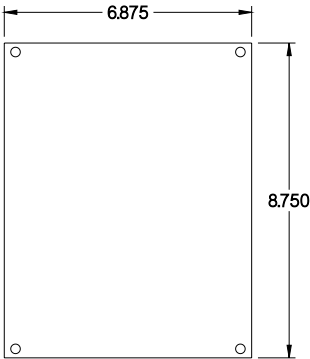

PART No. 1414N4PHI6

Data subject to change without notice

Gross Automation (877) 268-3700 · www.hammondenclosuresales.com · sales@grossautomation.com

TOP VIEW

ISOMETRIC VIEW

BACK VIEW

LEFT SIDE VIEW

FRONT VIEW

RIGHT SIDE VIEW

INNER PANEL

BOTTOM VIEW