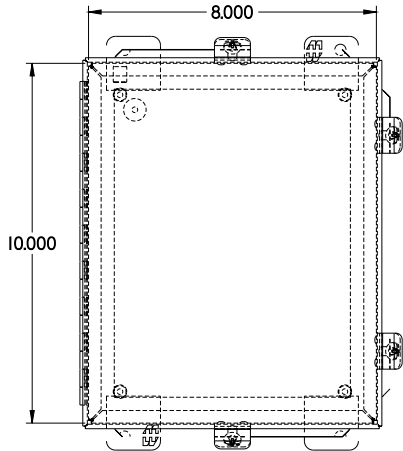

PART No. 1414N4PHI6

Data subject to change without notice

Gross Automation (877) 268-3700 · www.hammondenclosuresales.com · sales@grossautomation.com

TOP VIEW

ISOMETRIC VIEW

BACK VIEW

LEFT SIDE VIEW

FRONT VIEW

RIGHT SIDE VIEW

INNER PANEL

BOTTOM VIEW