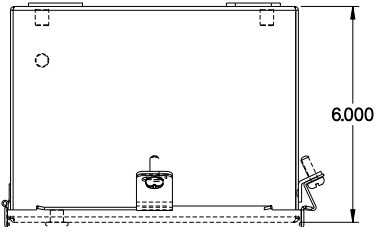

PART No. 1414N4PHI6

Data subject to change without notice

Gross Automation (877) 268-3700 · www.hammondenclosuresales.com · sales@grossautomation.com

TOP VIEW

ISOMETRIC VIEW

BACK VIEW

LEFT SIDE VIEW

FRONT VIEW

RIGHT SIDE VIEW

INNER PANEL

BOTTOM VIEW