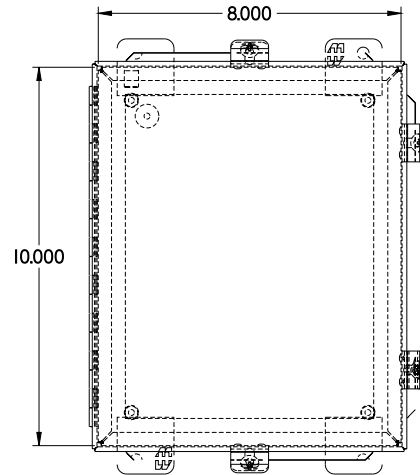

PART No. 1414N4PHI

Data subject to change without notice

Gross Automation (877) 268-3700 · www.hammondenclosuresales.com · sales@grossautomation.com

TOP VIEW

ISOMETRIC VIEW

BACK VIEW

LEFT SIDE VIEW

FRONT VIEW

RIGHT SIDE VIEW

INNER PANEL

BOTTOM VIEW