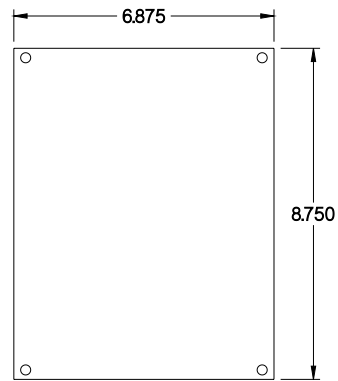

PART No. 1414N4PHI

Data subject to change without notice

Gross Automation (877) 268-3700 · www.hammondenclosuresales.com · sales@grossautomation.com

TOP VIEW

ISOMETRIC VIEW

BACK VIEW

LEFT SIDE VIEW

FRONT VIEW

RIGHT SIDE VIEW

INNER PANEL

BOTTOM VIEW