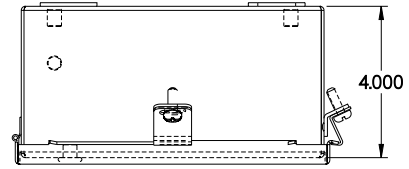

PART No. 1414N4PHI

Data subject to change without notice

Gross Automation (877) 268-3700 · www.hammondenclosuresales.com · sales@grossautomation.com

TOP VIEW

ISOMETRIC VIEW

BACK VIEW

LEFT SIDE VIEW

FRONT VIEW

RIGHT SIDE VIEW

INNER PANEL

BOTTOM VIEW