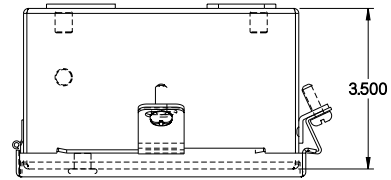

PART No. 1414N4PHGLP

Data subject to change without notice

TOP VIEW

ISOMETRIC VIEW

Gross Automation (877) 268-3700 · www.hammondenclosuresales.com · sales@grossautomation.com

BACK VIEW

LEFT SIDE VIEW

FRONT VIEW

RIGHT SIDE VIEW

BOTTOM VIEW