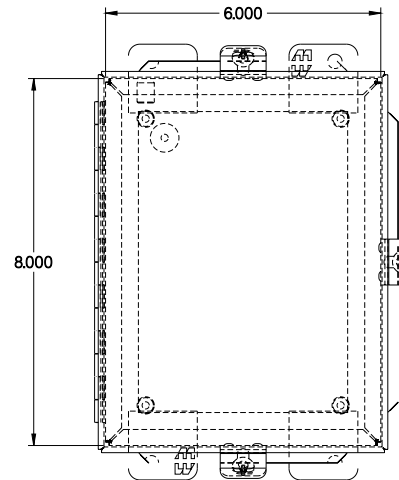

PART No. 1414N4PHGLP

Data subject to change without notice

TOP VIEW

ISOMETRIC VIEW

Gross Automation (877) 268-3700 · www.hammondenclosuresales.com · sales@grossautomation.com

BACK VIEW

LEFT SIDE VIEW

FRONT VIEW

RIGHT SIDE VIEW

BOTTOM VIEW