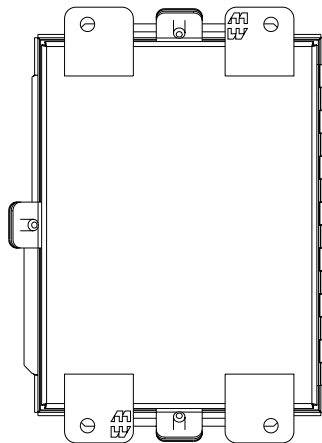

PART No. 1414N4PHGLP

Data subject to change without notice

TOP VIEW

ISOMETRIC VIEW

Gross Automation (877) 268-3700 · www.hammondenclosuresales.com · sales@grossautomation.com

BACK VIEW

LEFT SIDE VIEW

FRONT VIEW

RIGHT SIDE VIEW

BOTTOM VIEW