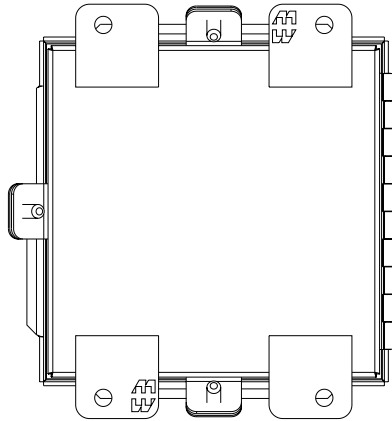

PART No. 1414N4PHELP

Data subject to change without notice

Gross Automation (877) 268-3700 · [www.hammondenclosuresales.com](http://www.hammondenclosuresales.com) · [sales@grossautomation.com](mailto:sales@grossautomation.com)

TOP VIEW

ISOMETRIC VIEW

BACK VIEW

LEFT SIDE VIEW

FRONT VIEW

RIGHT SIDE VIEW

BOTTOM VIEW