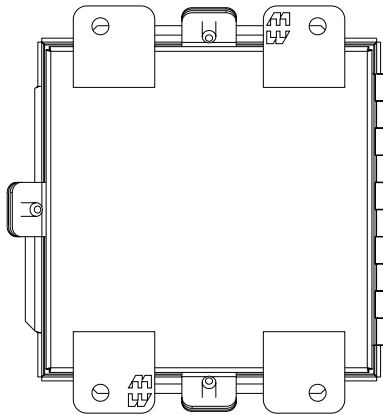

PART No. 1414N4PHE

Data subject to change without notice

Gross Automation (877) 268-3700 · [www.hammondenclosuresales.com](http://www.hammondenclosuresales.com) · [sales@grossautomation.com](mailto:sales@grossautomation.com)

TOP VIEW

ISOMETRIC VIEW

BACK VIEW

LEFT SIDE VIEW

FRONT VIEW

RIGHT SIDE VIEW

INNER PANEL

BOTTOM VIEW