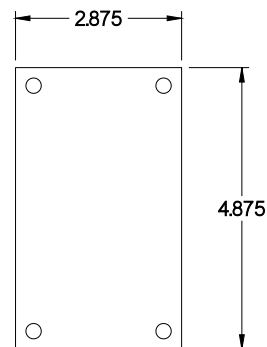

PART No. 1414N4PHC

Data subject to change without notice

TOP VIEW

ISOMETRIC VIEW

Gross Automation (877) 268-3700 · www.hammondenclosuresales.com · sales@grossautomation.com

BACK VIEW

LEFT SIDE VIEW

FRONT VIEW

RIGHT SIDE VIEW

INNER PANEL

BOTTOM VIEW