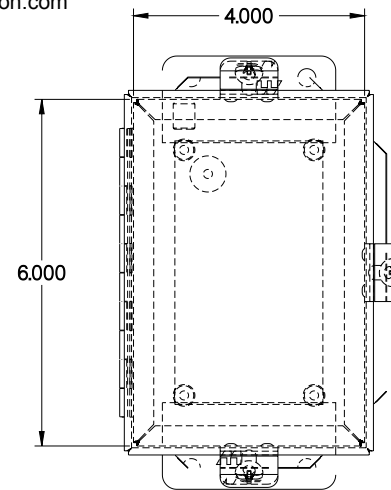

PART No. 1414N4PHC

Data subject to change without notice

TOP VIEW

ISOMETRIC VIEW

Gross Automation (877) 268-3700 · www.hammondenclosuresales.com · sales@grossautomation.com

BACK VIEW

LEFT SIDE VIEW

FRONT VIEW

RIGHT SIDE VIEW

INNER PANEL

BOTTOM VIEW