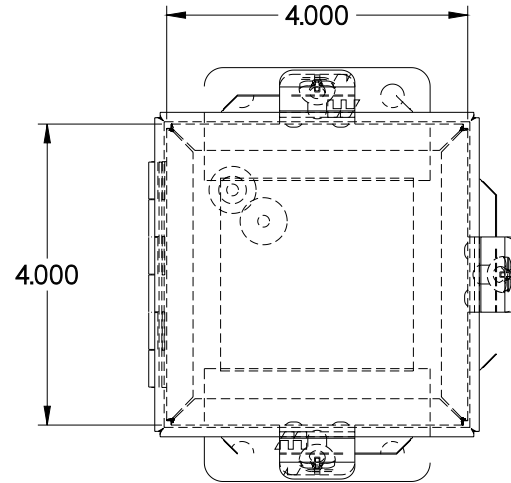

PART No. 1414N4PHA

Data subject to change without notice

Gross Automation (877) 268-3700 · www.hammondenclosuresales.com · sales@grossautomation.com

TOP VIEW

ISOMETRIC VIEW

BACK VIEW

LEFT SIDE VIEW

FRONT VIEW

RIGHT SIDE VIEW

BOTTOM VIEW