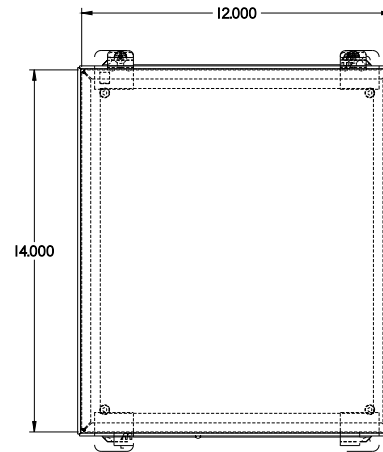

PART No. 1414M8

Data subject to change without notice

TOP VIEW

ISOMETRIC VIEW

Gross Automation (877) 268-3700 · www.hammondenclosuresales.com · sales@grossautomation.com

BACK VIEW

LEFT SIDE VIEW

FRONT VIEW

RIGHT SIDE VIEW

INNER PANEL

BOTTOM VIEW