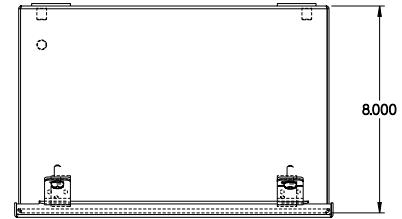

PART No. 1414M8

Data subject to change without notice

TOP VIEW

ISOMETRIC VIEW

Gross Automation (877) 268-3700 · www.hammondenclosuresales.com · sales@grossautomation.com

BACK VIEW

LEFT SIDE VIEW

FRONT VIEW

RIGHT SIDE VIEW

INNER PANEL

BOTTOM VIEW