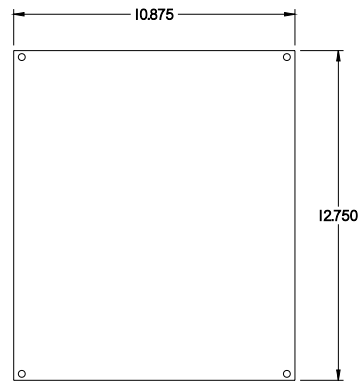

PART No. 1414M8

Data subject to change without notice

TOP VIEW

ISOMETRIC VIEW

Gross Automation (877) 268-3700 · www.hammondenclosuresales.com · sales@grossautomation.com

BACK VIEW

LEFT SIDE VIEW

FRONT VIEW

RIGHT SIDE VIEW

INNER PANEL

BOTTOM VIEW