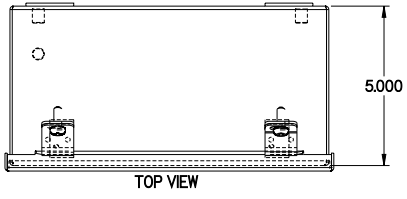

PART No. 1414K

Data subject to change without notice

Gross Automation (877) 268-3700 · www.hammondenclosuresales.com · sales@grossautomation.com

TOP VIEW

ISOMETRIC VIEW

BACK VIEW

LEFT SIDE VIEW

FRONT VIEW

RIGHT SIDE VIEW

INNER PANEL

BOTTOM VIEW