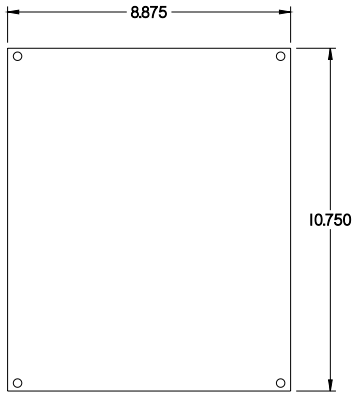

PART No. 1414K

Data subject to change without notice

Gross Automation (877) 268-3700 · www.hammondenclosuresales.com · sales@grossautomation.com

TOP VIEW

ISOMETRIC VIEW

BACK VIEW

LEFT SIDE VIEW

FRONT VIEW

RIGHT SIDE VIEW

INNER PANEL

BOTTOM VIEW