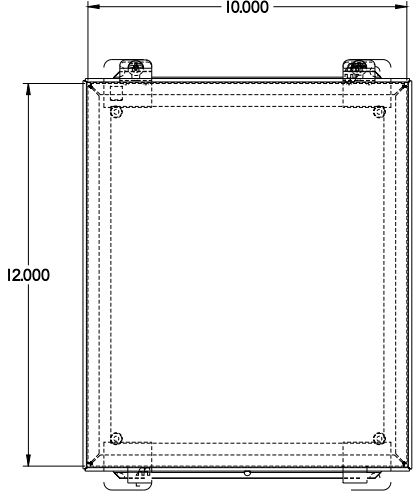

PART No. 1414K

Data subject to change without notice

Gross Automation (877) 268-3700 · www.hammondenclosuresales.com · sales@grossautomation.com

TOP VIEW

ISOMETRIC VIEW

BACK VIEW

LEFT SIDE VIEW

FRONT VIEW

RIGHT SIDE VIEW

INNER PANEL

BOTTOM VIEW