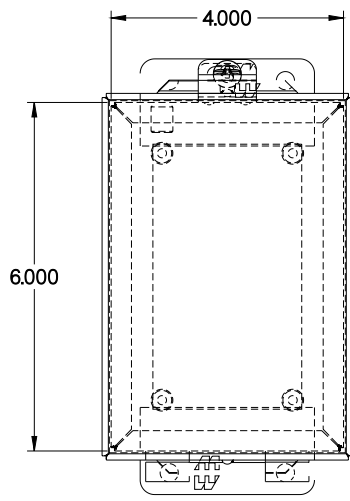

**PART No. 1414C4**

Data subject to change without notice

Gross Automation (877) 268-3700 · www.hammondenclosuresales.com · sales@grossautomation.com

TOP VIEW

ISOMETRIC VIEW

BACK VIEW

LEFT SIDE VIEW

FRONT VIEW

RIGHT SIDE VIEW

INNER PANEL

BOTTOM VIEW