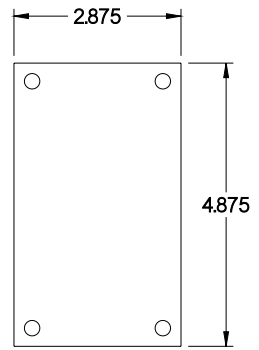

**PART No. 1414C4**

Data subject to change without notice

Gross Automation (877) 268-3700 · www.hammondenclosuresales.com · sales@grossautomation.com

TOP VIEW

ISOMETRIC VIEW

BACK VIEW

LEFT SIDE VIEW

FRONT VIEW

RIGHT SIDE VIEW

INNER PANEL

BOTTOM VIEW