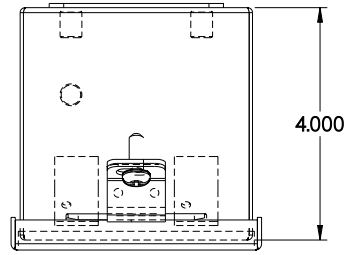

**PART No. 1414C4**

Data subject to change without notice

Gross Automation (877) 268-3700 · www.hammondenclosuresales.com · sales@grossautomation.com

TOP VIEW

ISOMETRIC VIEW

BACK VIEW

LEFT SIDE VIEW

FRONT VIEW

RIGHT SIDE VIEW

INNER PANEL

BOTTOM VIEW