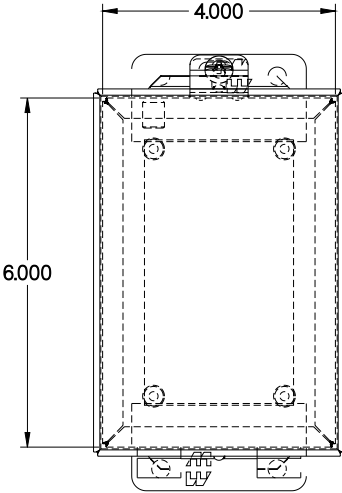

PART No. 1414C

Data subject to change without notice

Gross Automation (877) 268-3700 · www.hammondenclosuresales.com · sales@grossautomation.com

TOP VIEW

ISOMETRIC VIEW

BACK VIEW

LEFT SIDE VIEW

FRONT VIEW

RIGHT SIDE VIEW

INNER PANEL

BOTTOM VIEW