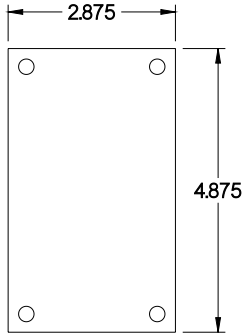

PART No. 1414C

Data subject to change without notice

Gross Automation (877) 268-3700 · www.hammondenclosuresales.com · sales@grossautomation.com

TOP VIEW

ISOMETRIC VIEW

BACK VIEW

LEFT SIDE VIEW

FRONT VIEW

RIGHT SIDE VIEW

INNER PANEL

BOTTOM VIEW