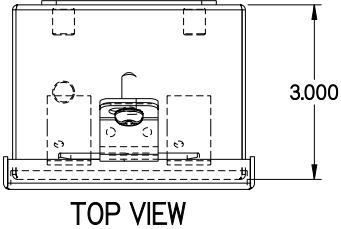

PART No. 1414C

Data subject to change without notice

Gross Automation (877) 268-3700 · www.hammondenclosuresales.com · sales@grossautomation.com

TOP VIEW

ISOMETRIC VIEW

BACK VIEW

LEFT SIDE VIEW

FRONT VIEW

RIGHT SIDE VIEW

INNER PANEL

BOTTOM VIEW