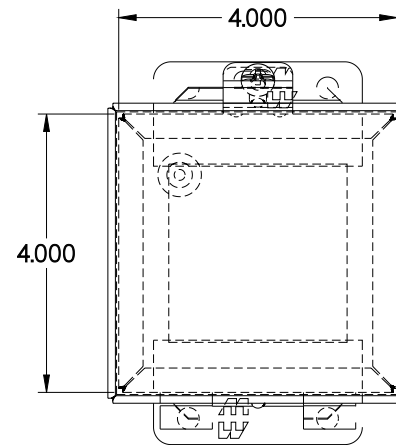

PART No. 1414A4

Data subject to change without notice

Gross Automation (877) 268-3700 · www.hammondenclosuresales.com · sales@grossautomation.com

TOP VIEW

ISOMETRIC VIEW

BACK VIEW

LEFT SIDE VIEW

FRONT VIEW

RIGHT SIDE VIEW

BOTTOM VIEW