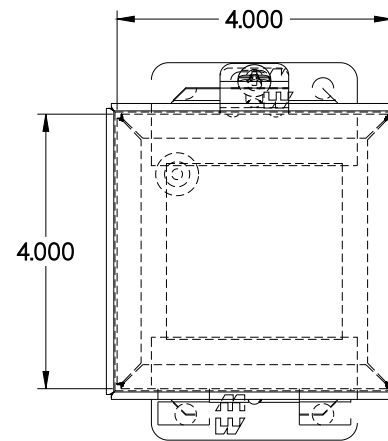

PART No. 1414A

Data subject to change without notice

Gross Automation (877) 268-3700 · www.hammondenclosuresales.com · sales@grossautomation.com

TOP VIEW

ISOMETRIC VIEW

BACK VIEW

LEFT SIDE VIEW

FRONT VIEW

RIGHT SIDE VIEW

BOTTOM VIEW