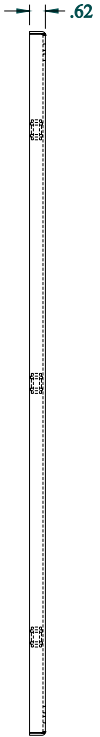

PART No. ESP3030

for more information visit
www.hamfmg.com

Data subject to change without notice

Isometric drawing Not to Scale

SIDE VIEW

FRONT VIEW

BOTTOM VIEW

ISOMETRIC VIEW