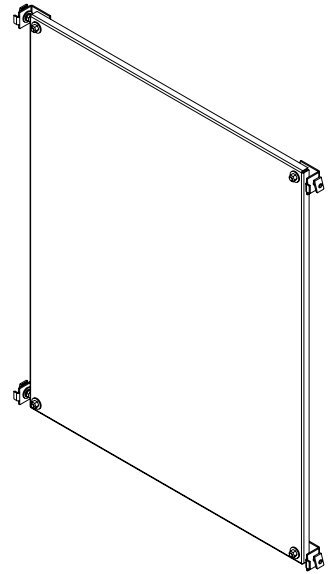

PART No. 90YHW

for more information visit
www.hammfg.com

Data subject to change without notice

Isometric drawing Not to Scale

TOP VIEW

32.00

39.88

BOTTOM VIEW

REAR VIEW

SIDE VIEW

FRONT VIEW

SIDE VIEW

ISOMETRIC VIEW