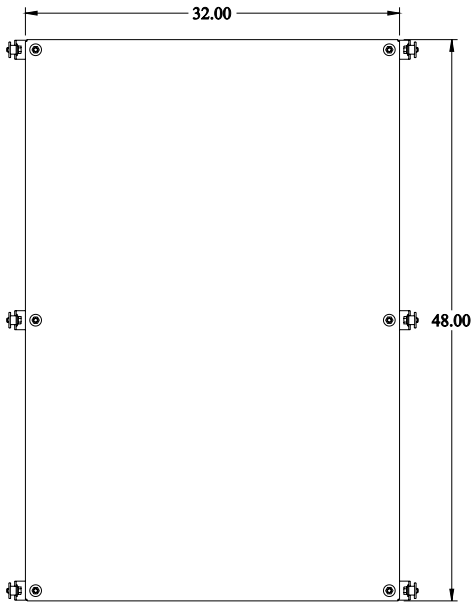

PART No. 60TYFW
for more information visit
www.hammfg.com
Data subject to change without notice
Isometric drawing Not to Scale

REAR VIEW

SIDE VIEW

TOP VIEW

FRONT VIEW

SIDE VIEW

BOTTOM VIEW

ISOMETRIC VIEW