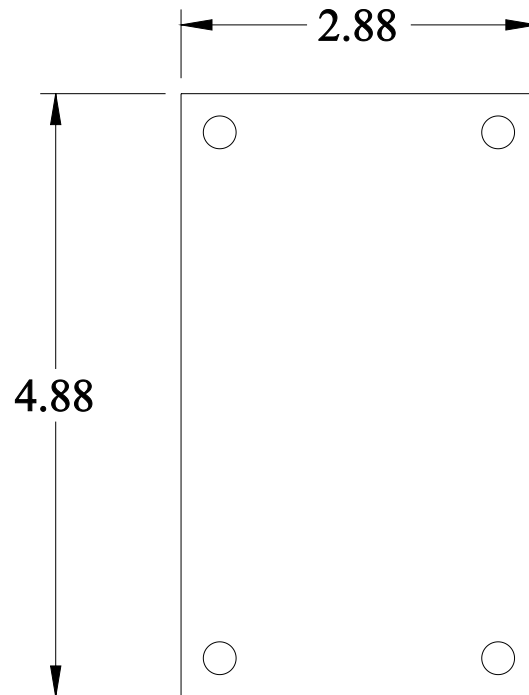

**PART No. 14R0503**

Data subject to change without notice

Isometric drawing Not to Scale

Gross Automation (877) 268-3700 · [www.hammondenclosuresales.com](http://www.hammondenclosuresales.com) · [sales@grossautomation.com](mailto:sales@grossautomation.com)

**FRONT VIEW**

**SIDE VIEW**