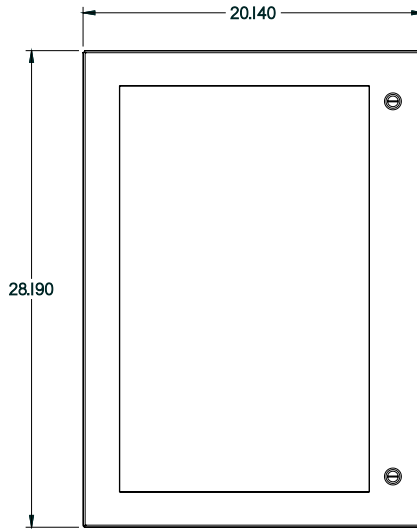

PART No. 1481WSSDH3024

for more information visit
www.hammfg.com

Data subject to change without notice

TOP VIEW

ISOMETRIC VIEW

BACK VIEW

LEFT SIDE VIEW

FRONT VIEW

RIGHT SIDE VIEW

BOTTOM VIEW