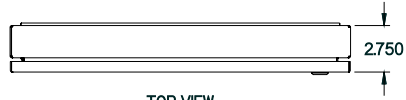

PART No. 1481WSSDH3024

for more information visit
www.hammfg.com

Data subject to change without notice

TOP VIEW

ISOMETRIC VIEW

BACK VIEW

LEFT SIDE VIEW

FRONT VIEW

RIGHT SIDE VIEW

BOTTOM VIEW