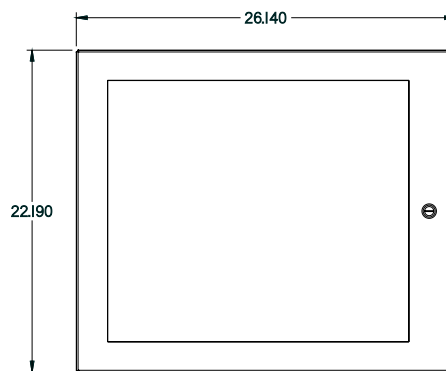

PART No. 1481WSSDH2430

for more information visit
www.hammfg.com

Data subject to change without notice

TOP VIEW

ISOMETRIC VIEW

BACK VIEW

LEFT SIDE VIEW

FRONT VIEW

RIGHT SIDE VIEW

BOTTOM VIEW