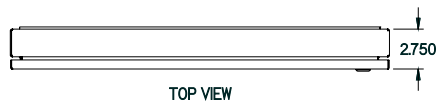

PART No. 1481WSSDH2430

for more information visit
www.hammfg.com

Data subject to change without notice

TOP VIEW

ISOMETRIC VIEW

BACK VIEW

LEFT SIDE VIEW

FRONT VIEW

RIGHT SIDE VIEW

BOTTOM VIEW